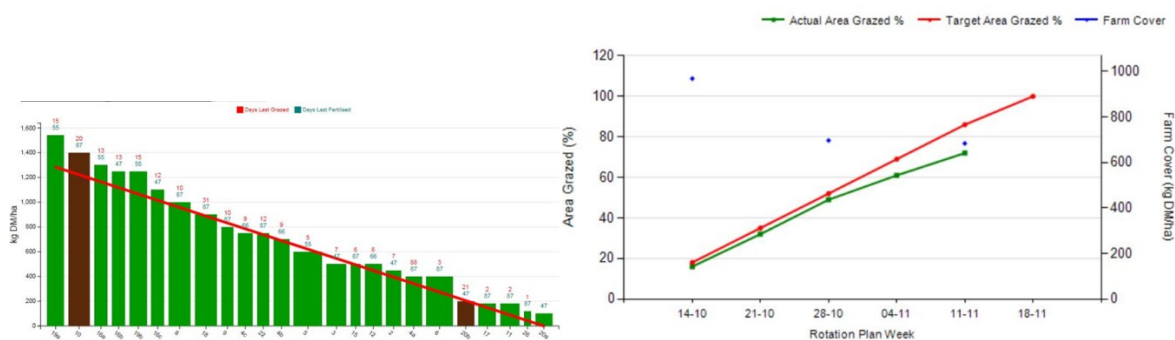

Teagasc Inno4Grass representatives made contact with each member state to gain an insight into grassland tools being practiced in used in each country to increase efficiency in grassland. Each country provided tools that are widely (and also not commonly used) for their own nations. There was a wide variation in tools (and languages) so it was difficult to gain an insight into every tool. Some tools were on systems unavailable to outside parties, so it was difficult to form an understanding on these tools.

Following identification of the tools, each tool was categorised and ranked in terms of its relevance to the project. Each tool was identified as an “extension agent” or “farmer tool” and were categorised into the following categories:

- Grassland Hardware
- Budgeting
- Grassland Decision support
- Grass Quality
- Fertiliser
- Weather
- Grassland Renovation
- Feed costs
- Ecology

Each tool was ranked on a scale of 1-5 based on their “usefulness” to their relevant category.

Each stakeholder was then asked to provide contact details for the coordinator of their representative tools.